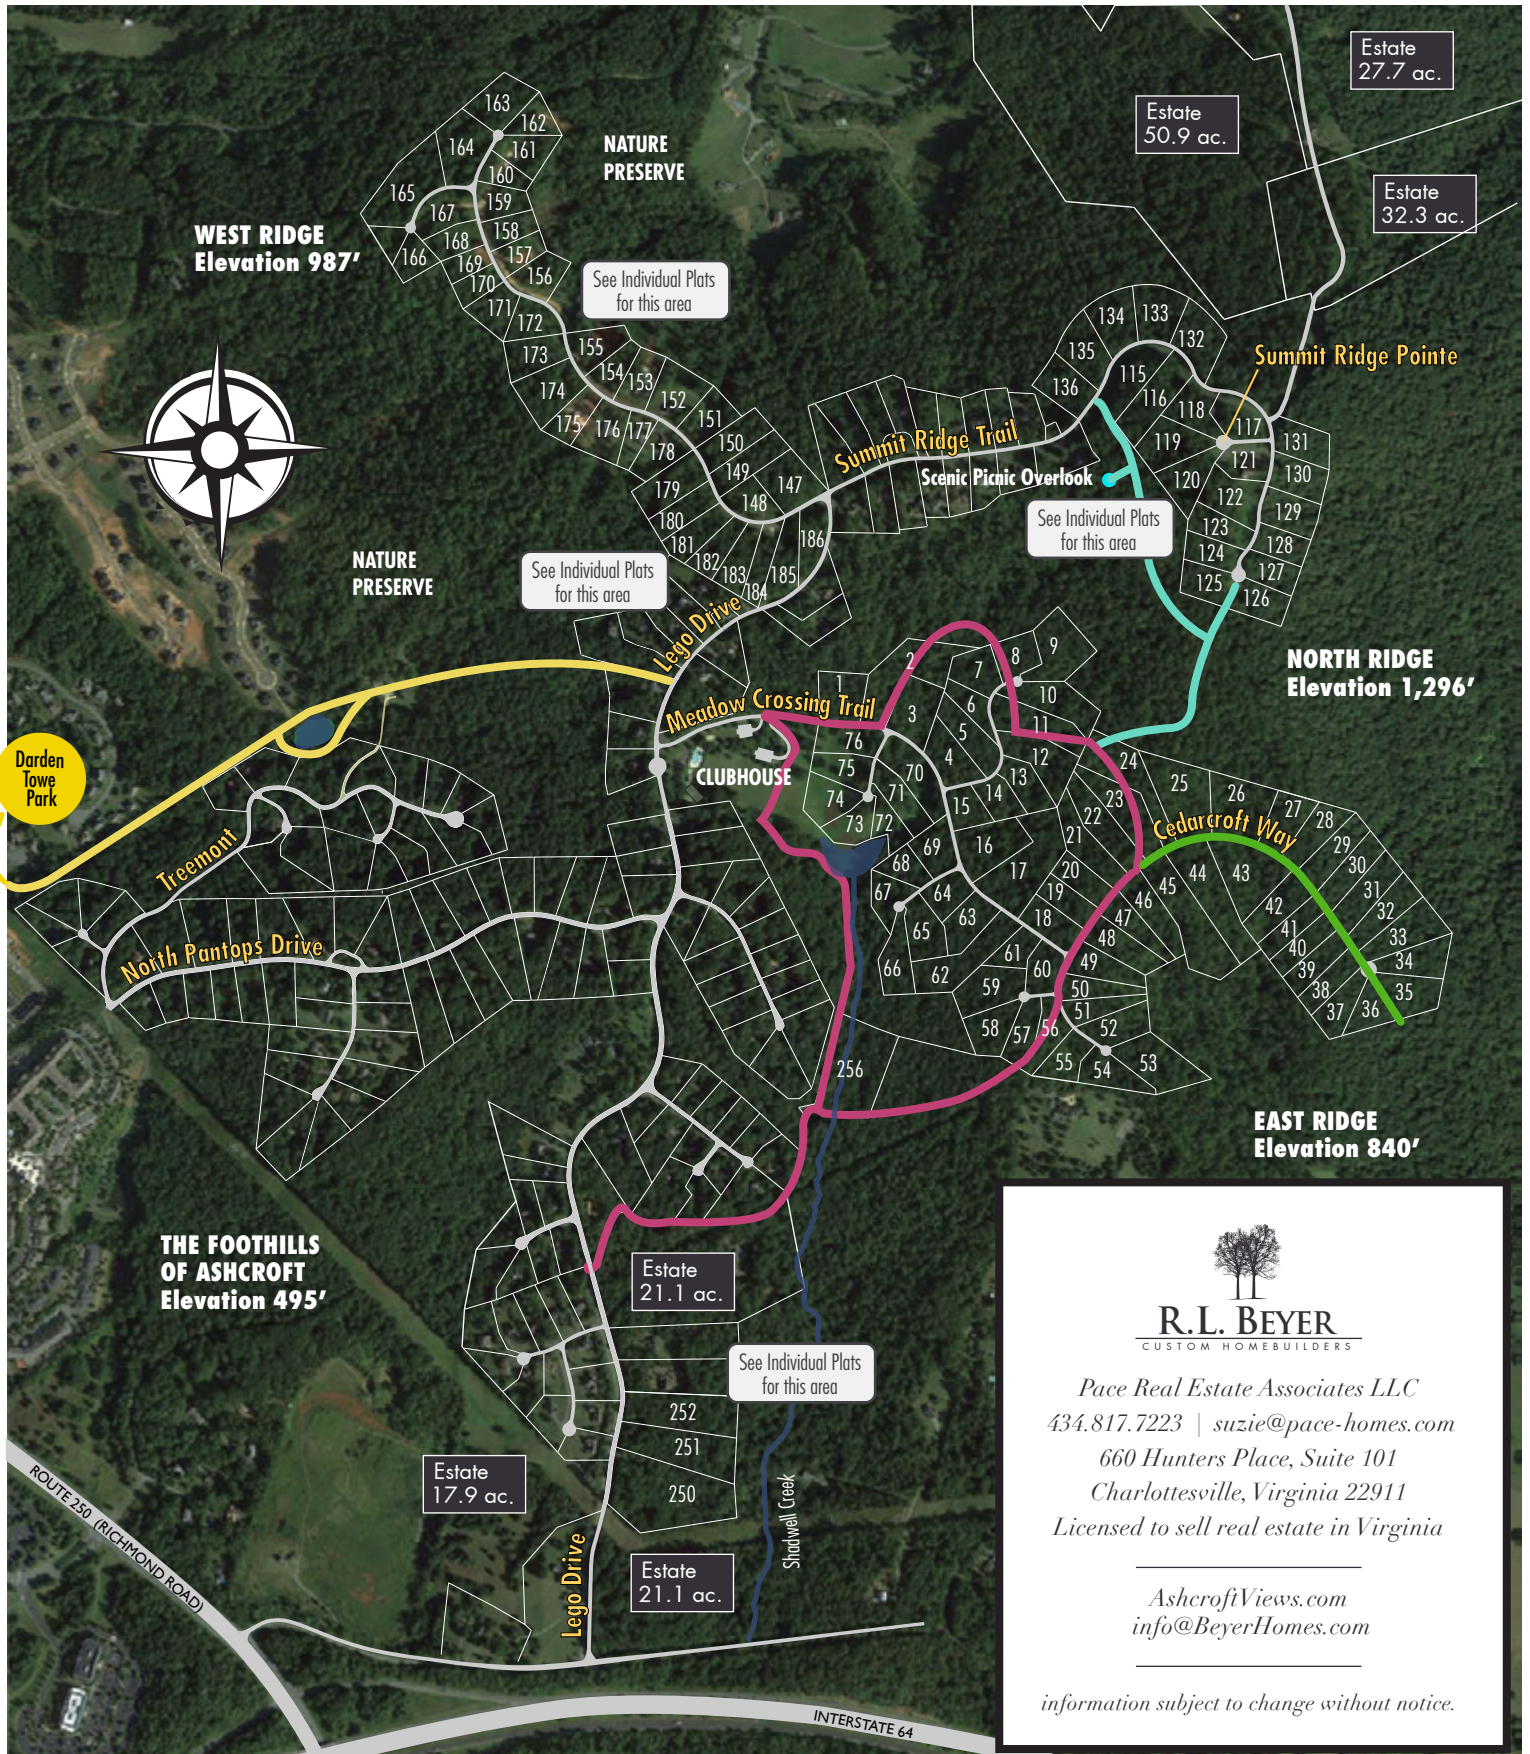

Ashcroft

NATURE PRESERVE

Approximately 170 acres with lovely nature trails throughout the community. Fall brings brilliant colors with the abundance of hardwood trees. Winter reveals expansive vistas of mountain ranges. Spring blooms with wild dogwood and redbud trees and Summer provides a lush green hillside

||| = Nature Trails (Pink & Green trails subject to change for future development)

R.L. BEYER
CUSTOM HOMEBUILDERS

Pace Real Estate Associates LLC
434.817.7223 | suzie@pace-homes.com
660 Hunters Place, Suite 101
Charlottesville, Virginia 22911
Licensed to sell real estate in Virginia

AshcroftViews.com
info@BeyerHomes.com

information subject to change without notice.